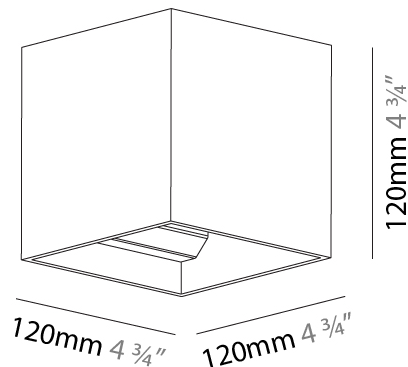

1. To build a product code in our configurator select the specify button on the base model # product page
2. To build a manual product code on this datasheet choose from the options listed below in blue font and add the suffix to the base model #

GENERAL

Series: Dice
Subseries: Dice
Brand: Prolicht
Division: Architectural
Mounting Type: Surface
Mounting Location: Wall
Subcategory: Ambient

PHYSICAL

Shape: Cube
Length (mm): 120
Length (in): 4 ¾
Height (mm): 120
Depth (mm): 120
Height (in): 4 ¾
Depth (in): 4 ¾
Light Distribution: Direct / Indirect
Weight (kg): 0.909
Weight (lbs): 2.0

Fixture Finish: [SSR / BKV / CWI / CRY / HAB / UFT / ITA / RUA / FTG / MYG / LOD / PUS / FRO / FUP / KIA / POP / BLS / SPG / MEY / GOH / GUM / CHC / COM / ABZ / JAG / OBR / MOS / ROR](#)
Fixture Material: Aluminum

ELECTRICAL

Lamp Type: LED (Zhaga Standard)
Input Wattage (W): 7.7
Total Output Wattage (W): 7
Dimming: Non-Dimmable
Driver Included: Yes
Driver Location: Integrated
Driver Type: Constant Current
Driver Class: Class 2
Input Voltage (V): 120
Constant Current (MA): 350
Upon Request: Remote: 0-10Vdc Dimming / Phase Dimming @120Vac only / Non-dimming 120/277Vac

LED

Color Temperature (°K): [2700 / 3000 / 3500 / 4000](#)
Max. Delivered Lumen (lm): 220 / 230 / 235 / 240
CRI: >90 CRI
Efficiency (%): 37
Lamp Life (hrs): 50000

OPTICAL

RATINGS AND CERTIFICATIONS

Certified By: Certified for North American Standards
IP rating: IP20